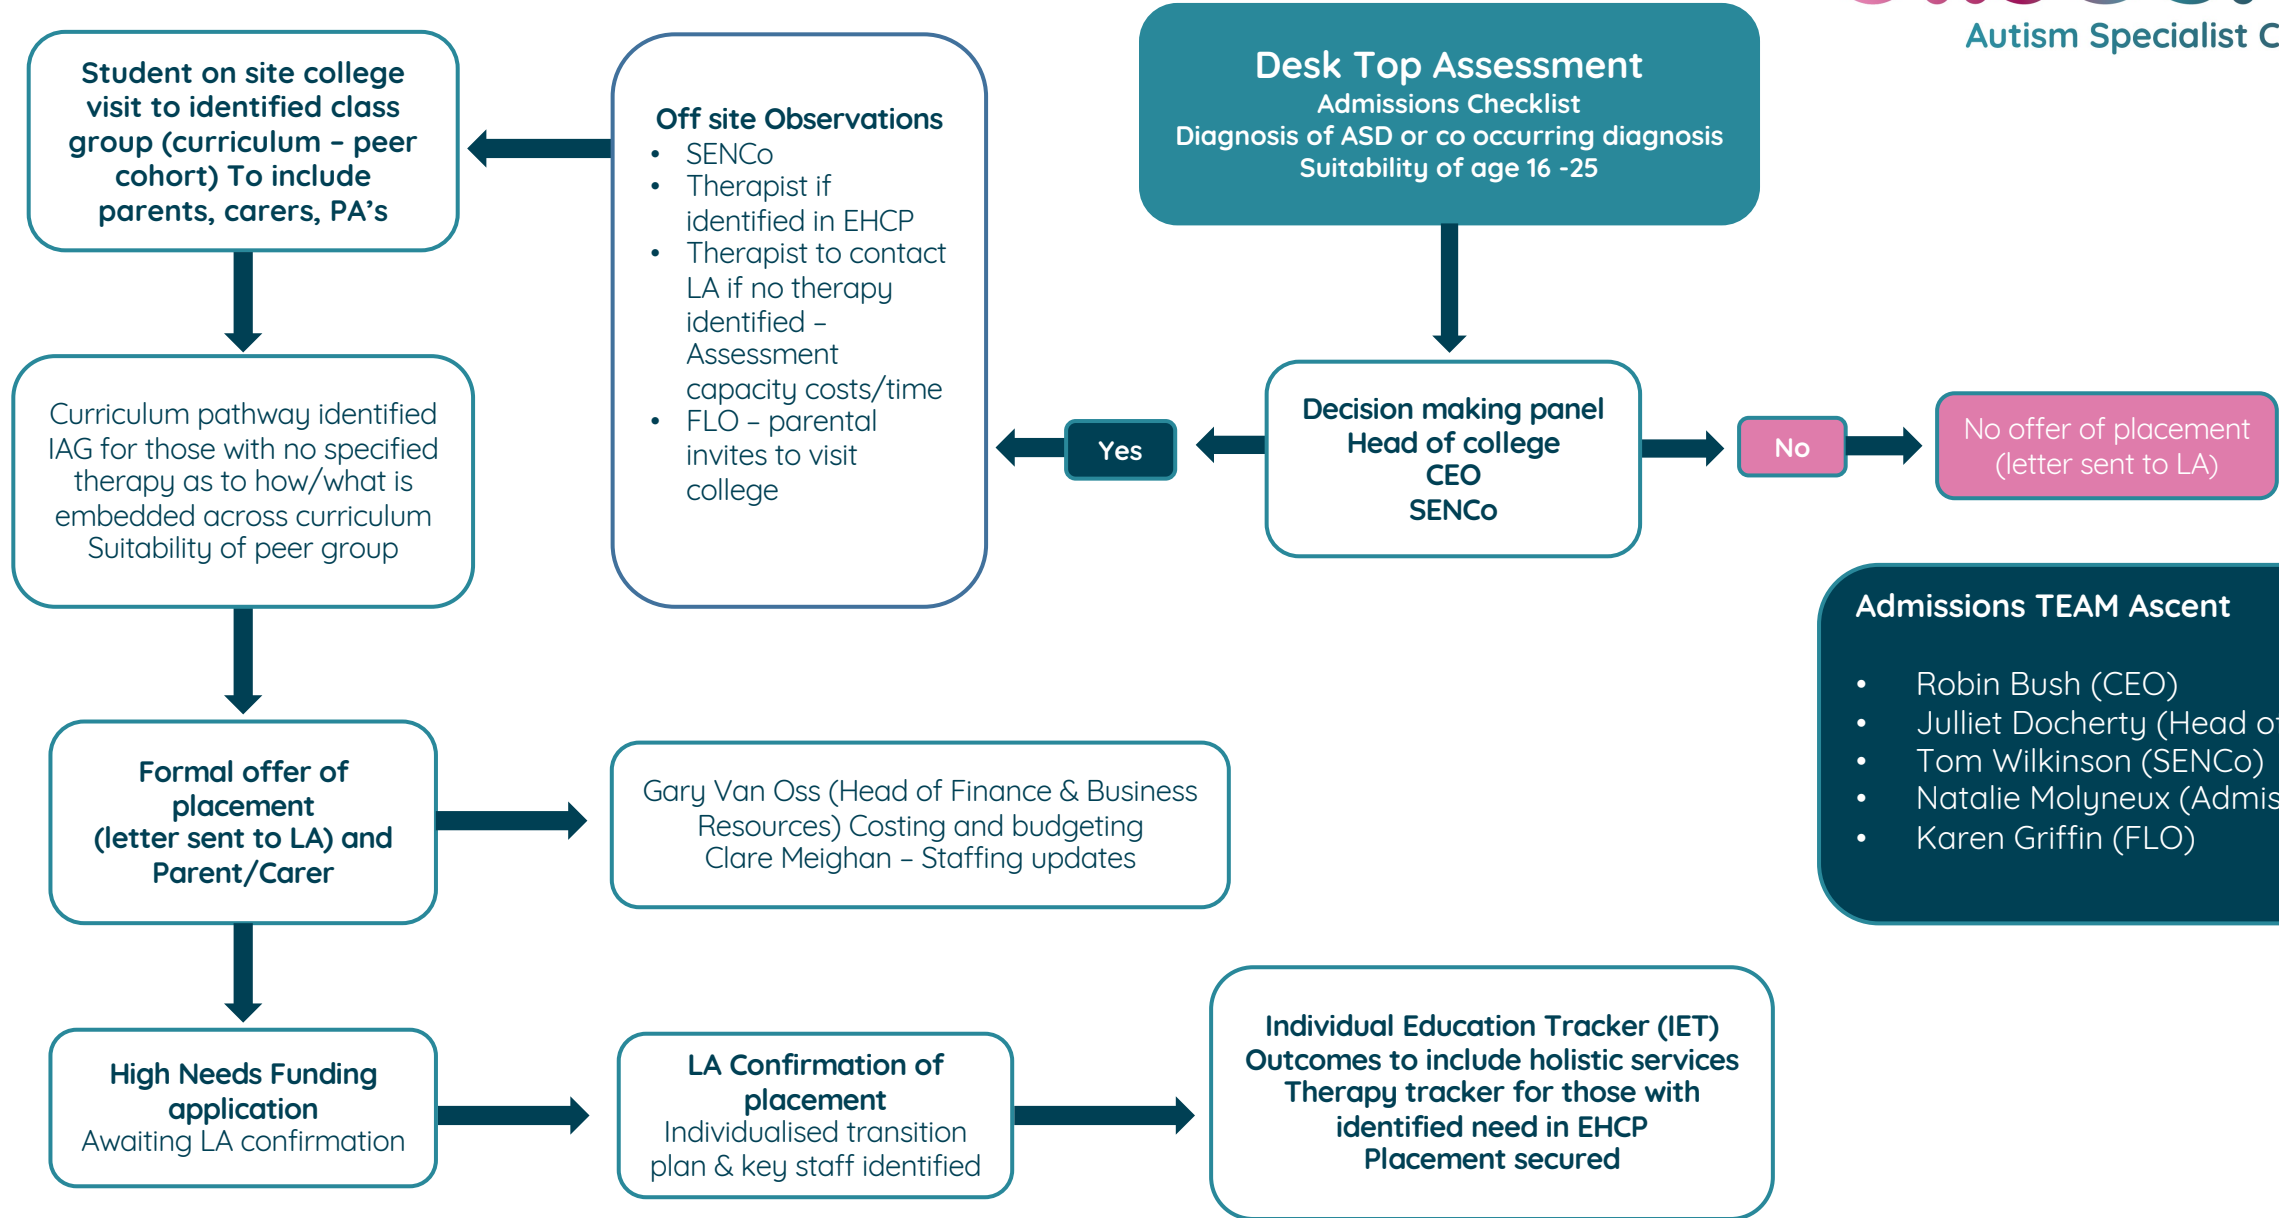

Admissions Pathway - Ascent

Admissions TEAM Ascent

- Robin Bush (CEO)
- Juliet Docherty (Head of College)
- Tom Wilkinson (SENCo)
- Natalie Molyneux (Admissions)
- Karen Griffin (FLO)